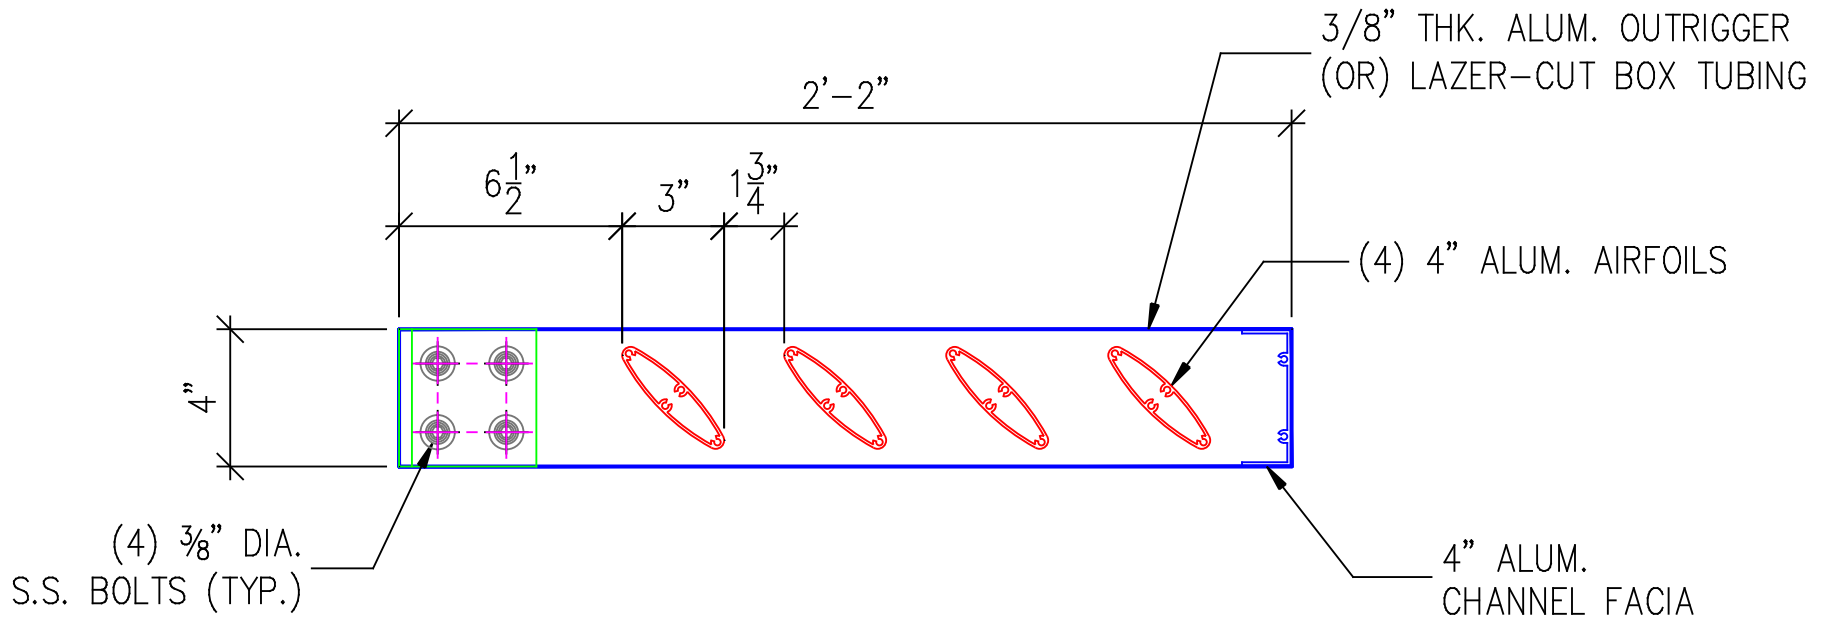

STANDARD MOUNTING ~ TOP VIEW  
 (ALTERNATE MOUNTING STYLES AVAILABLE)

## Q-4000 ALUMINUM SUNSHADE

- \* ALUMINUM ANODIZED (OR) POWDERCOAT FINISH
- \* LENGTHS VARY PER FIELD CONDITION (MAX. OUTRIGGER SPACING = 6'-0")