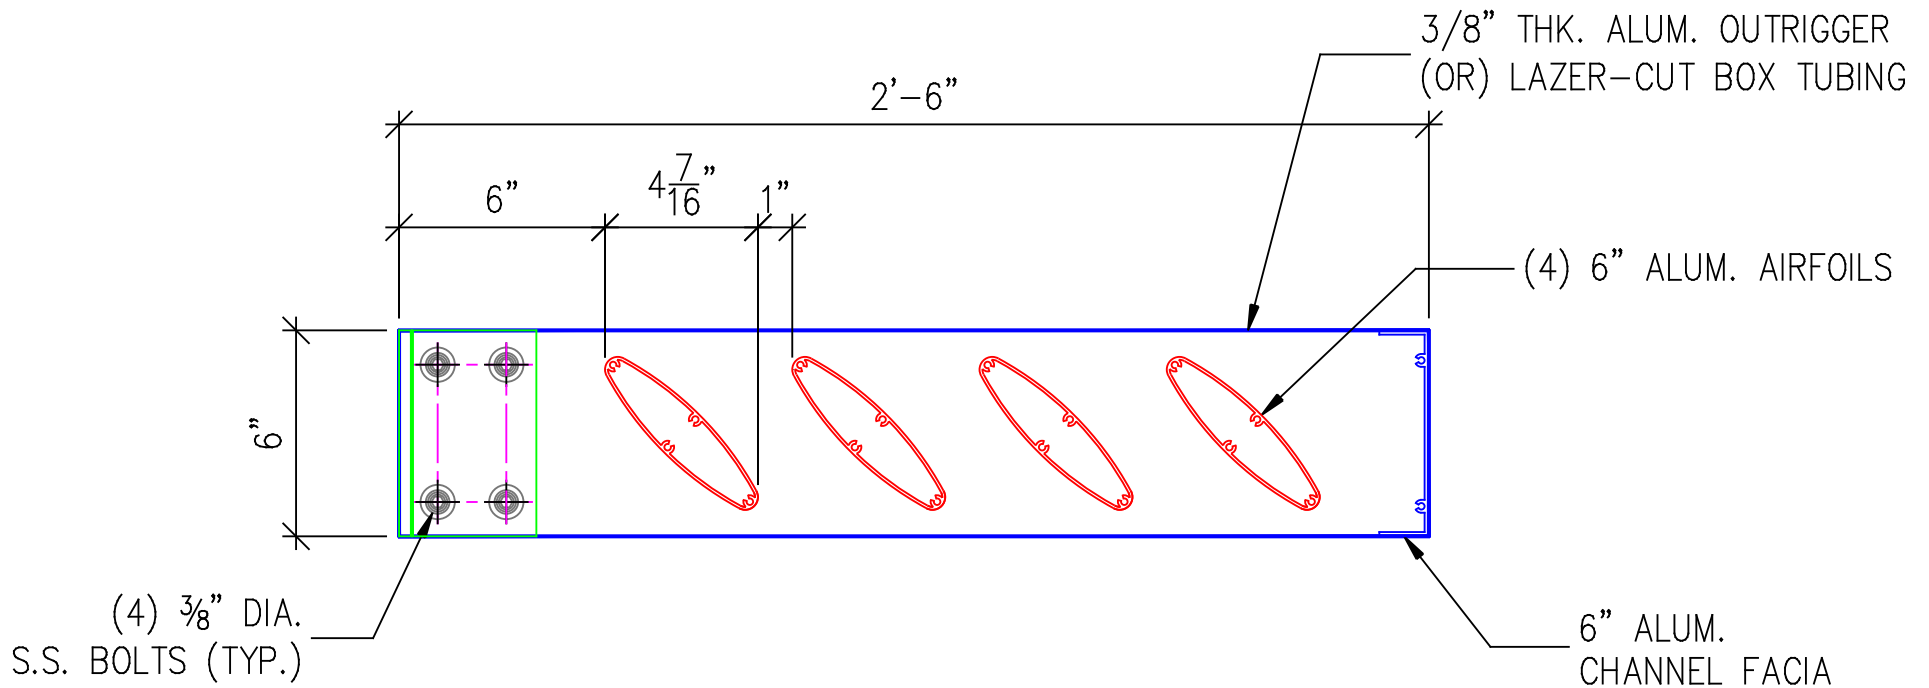

STANDARD MOUNTING ~ TOP VIEW
 (ALTERNATE MOUNTING STYLES AVAILABLE)

Q-6000 ALUMINUM SUNSHADE

- * ALUMINUM ANODIZED (OR) POWDERCOAT FINISH
- * LENGTHS VARY PER FIELD CONDITION (MAX. OUTRIGGER SPACING = 6'-0")