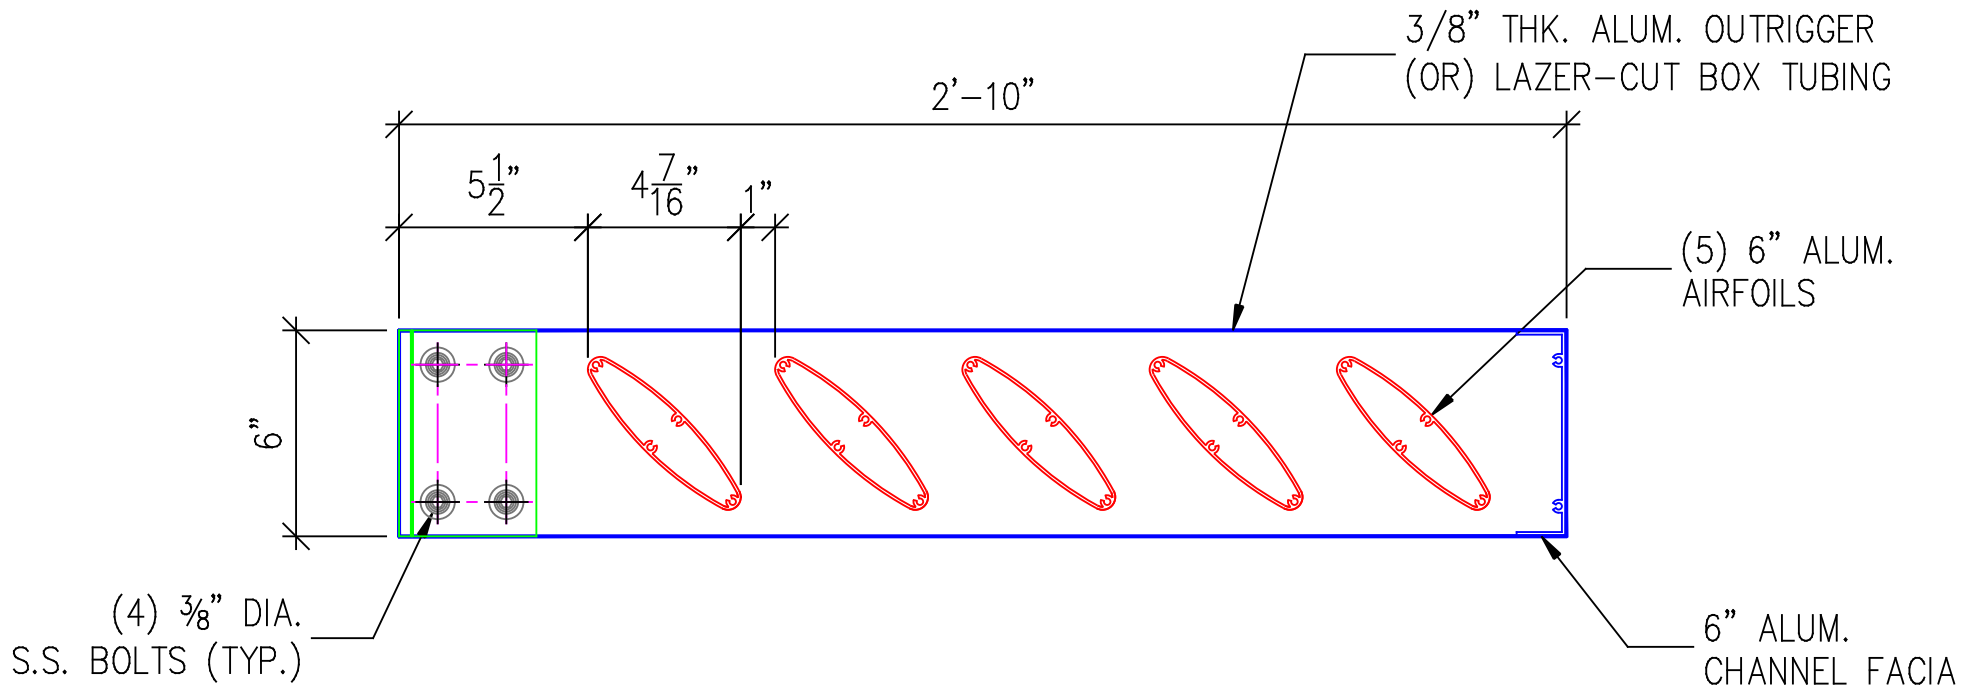

STANDARD MOUNTING ~ TOP VIEW
(ALTERNATE MOUNTING STYLES AVAILABLE)

Q-6500 ALUMINUM SUNSHADE

- * ALUMINUM ANODIZED (OR) POWDERCOAT FINISH
- * LENGTHS VARY PER FIELD CONDITION (MAX. OUTRIGGER SPACING = 6'-0")