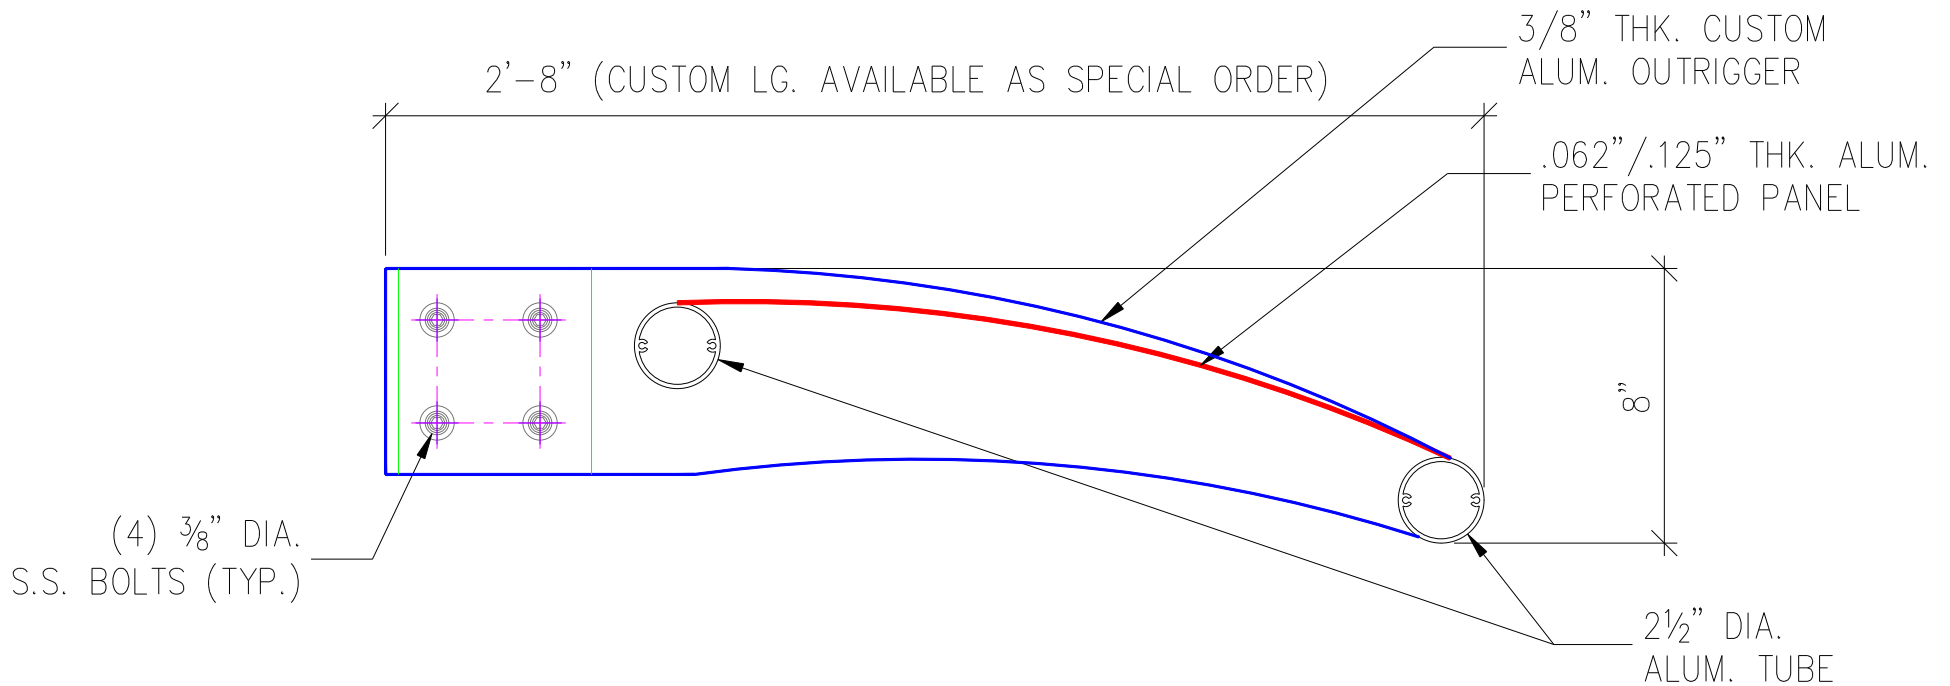

STANDARD MOUNTING ~ TOP VIEW  
 (ALTERNATE MOUNTING STYLES AVAILABLE)

## Q-7000 ALUMINUM SUNSHADE

- \* ALUMINUM ANODIZED (OR) POWDERCOAT FINISH
- \* LENGTHS VARY PER FIELD CONDITION (MAX. OUTRIGGER SPACING = 6'-0")
- \* PANELS MAY HAVE CUSTOM PERFORATIONS